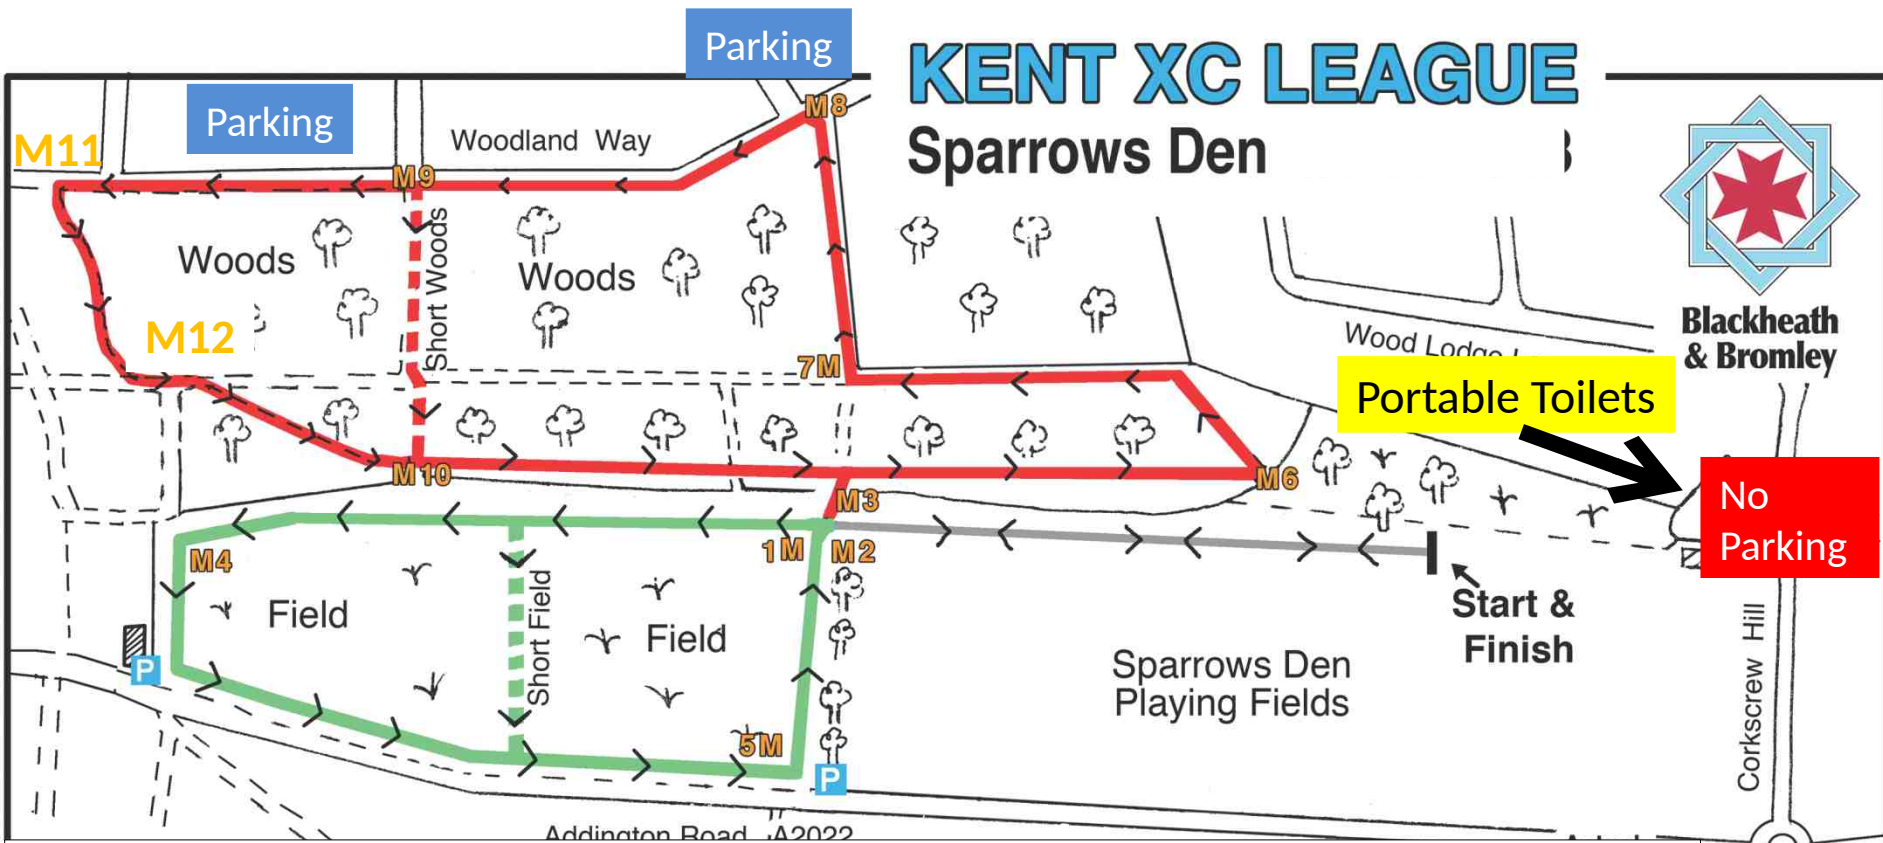

KENT XC LEAGUE

Sparrows Den

Blackheath & Bromley

12:00 Senior Women/O70M

1 short lap of field (green) and 2 Full Laps of the woods (red) 5430m

12:30 Senior Men

1 Full lap of field (green), 1 full laps of woods (red),

1 Full lap of field (green), 1 full laps of woods (red),

1 Full lap of field (green), 1 full laps of woods (red),

1 Full lap of field

Approx 10300m