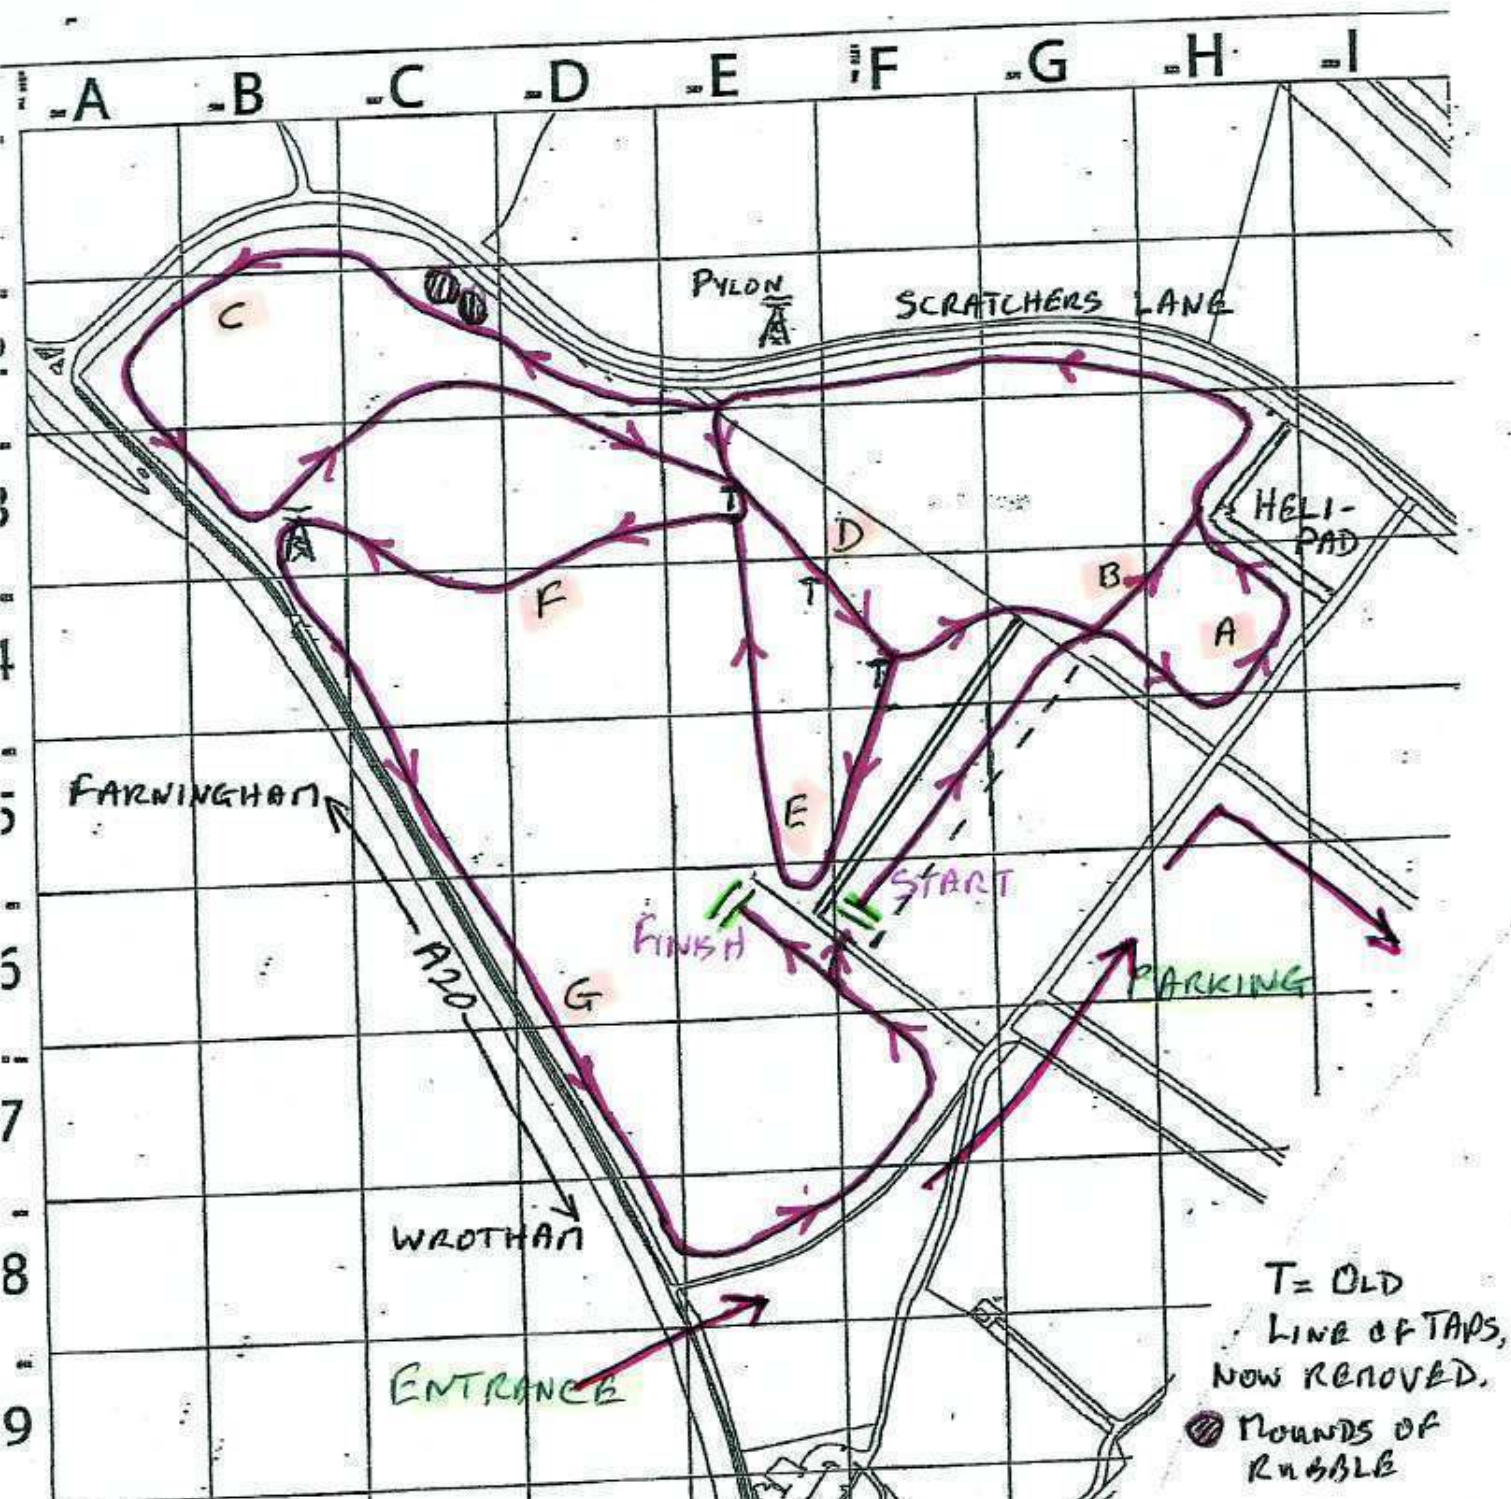

Kent County Cross Country

Sat 5th Jan. 2019

Brands Hatch

The courses are almost entirely on grass, with only a couple of gravel tracks to be crossed. After heavy rain the gravel tracks will have literally 3-4 inches of water in them. The grass seems to drain very well. The top area where the Start/Finish etc. are located, is flat and fast, but the course does drop down to the NW corner, and there is a 500m gradual climb back up. The area is very exposed, almost no shelter, so winds can be chilling.