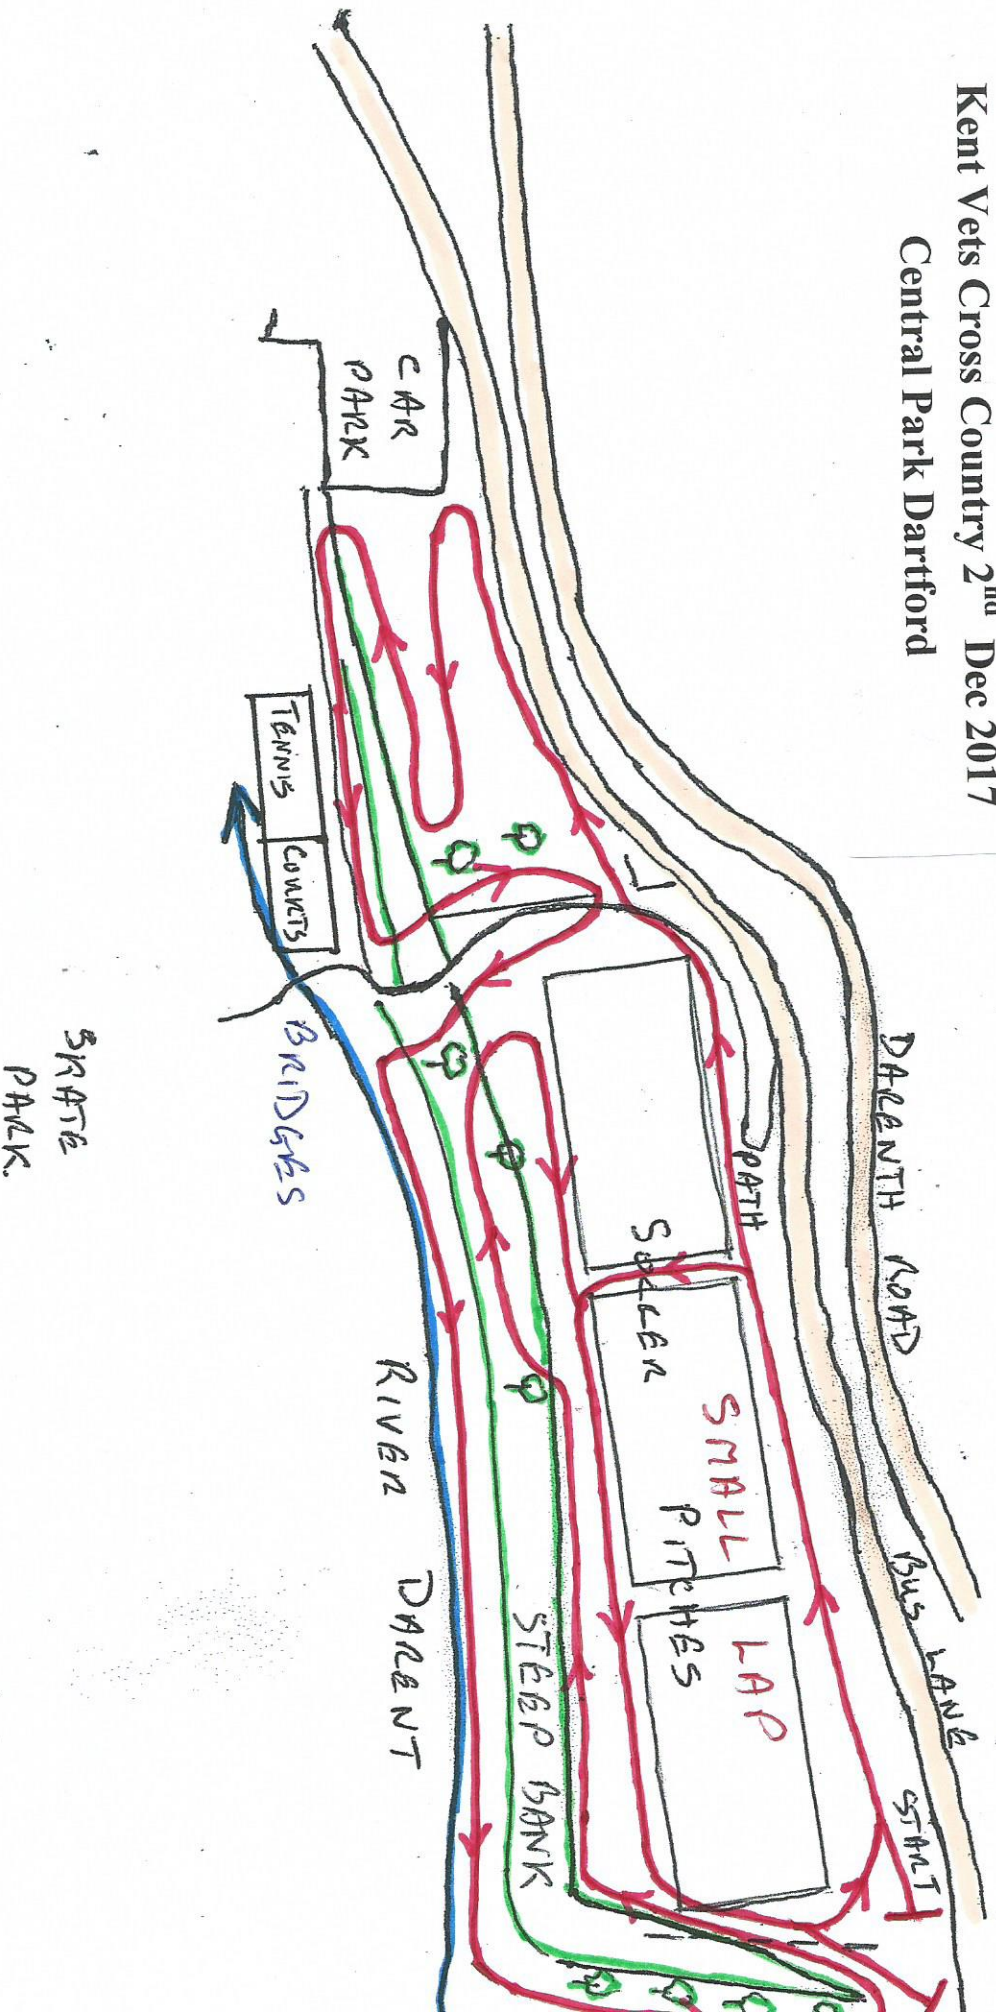

Kent Vets Cross Country 2nd Dec 2017

Central Park Dartford

Courses

- 11.00 MV 50-59 One small lap, followed by 4 long laps – approx. 9k
- 12.00 MV 60-69, M70+ and all the Women Vets races.
One small lap, followed by 2 long laps – approx. 5k
- 12.45 MV 40-49 One small lap, followed by 4 long laps – approx. 9k