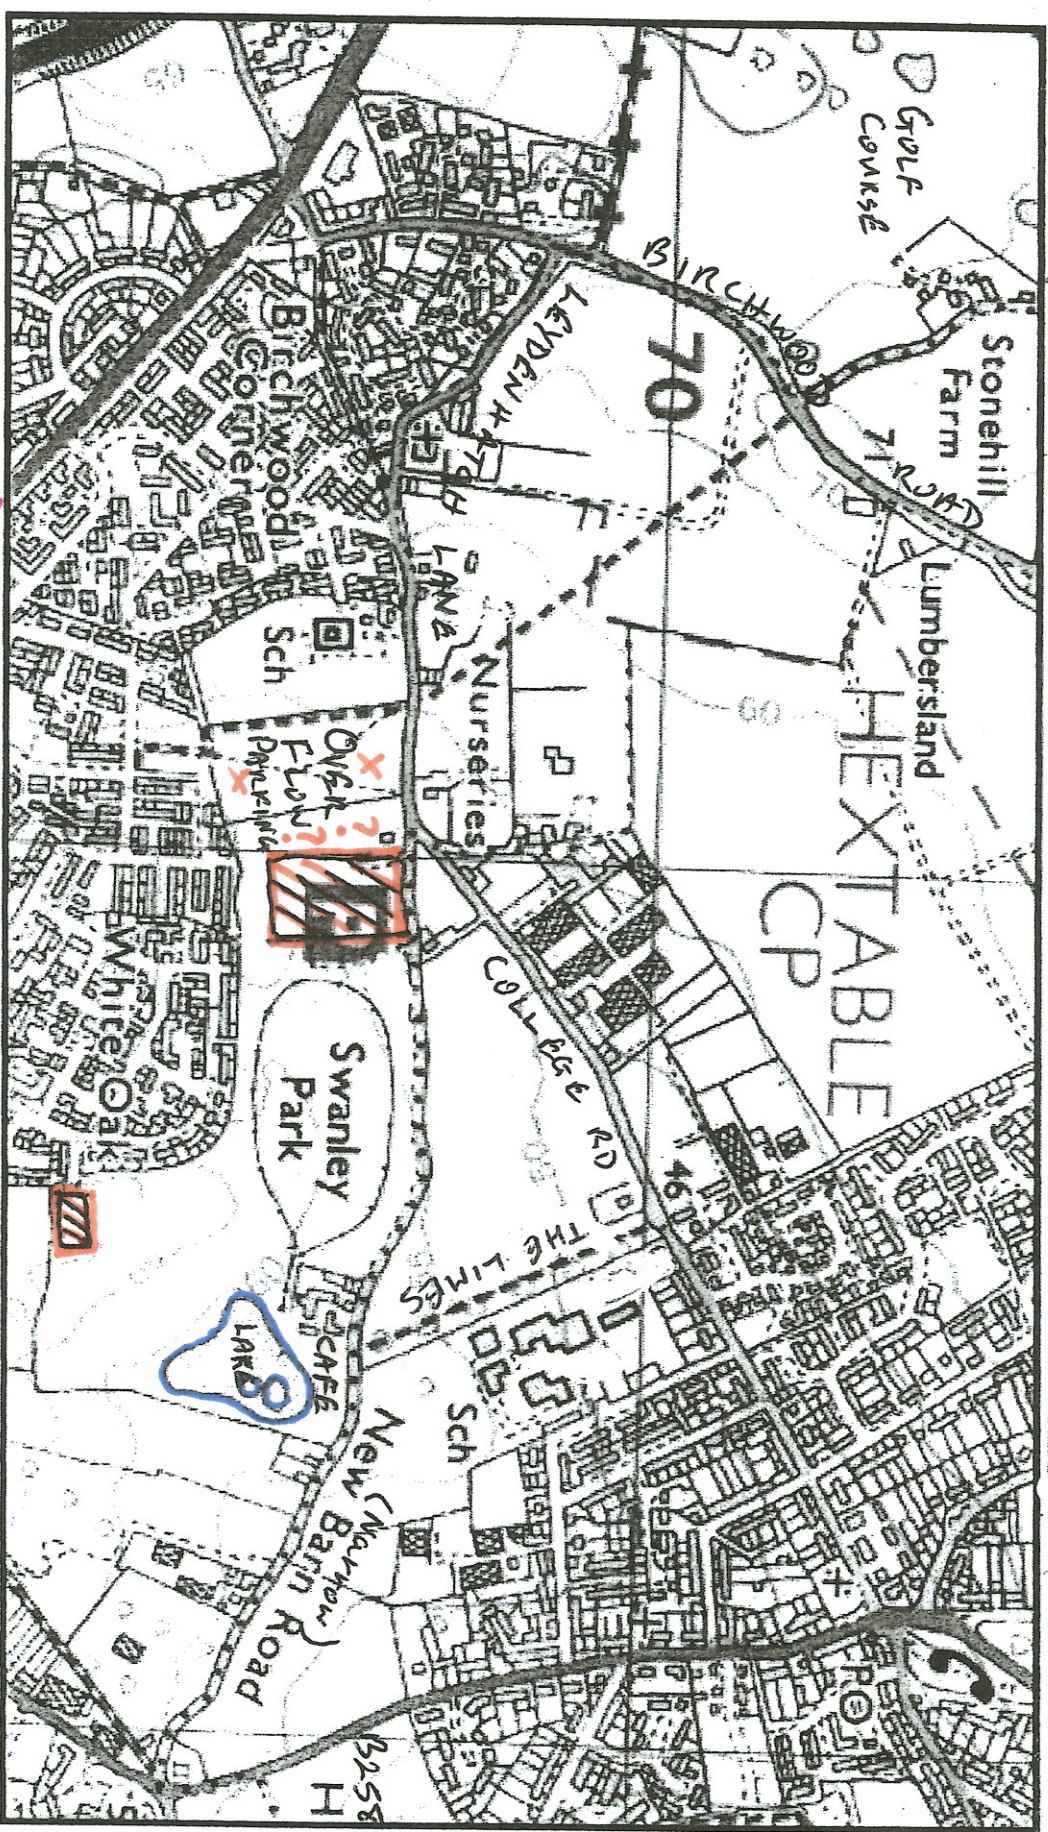

Kent League Cross Country – Swanley Park

Sat 23rd November 2024

B2173
SWANLEY
TOWN
CENTRE.

CMR PAVES
POSSIBLE OVERFLOW
NO OVERFLOW
X ?

B2258
SWANLEY
TOWN
CENTRE.

KXCL Swanley Park 23rd Nov 2024

Courses-

3k for U13	AFD ABCDE	3100m
4k for U15	AFCD E ACDE	4200m
5k U17/20 W65/M70	ABCDE ABCDE	5200m
8k Sen/Vet Women	AFBCDE ABCDE ABCDE	8000m

Race Times

12.00 U13G	12.20 U13B
12.40 U15G	13.00 U15B
13.20 U17/20W W65/M70	13.50 U17/20M
14.10 Sen/Vet Women	

14216K
2023