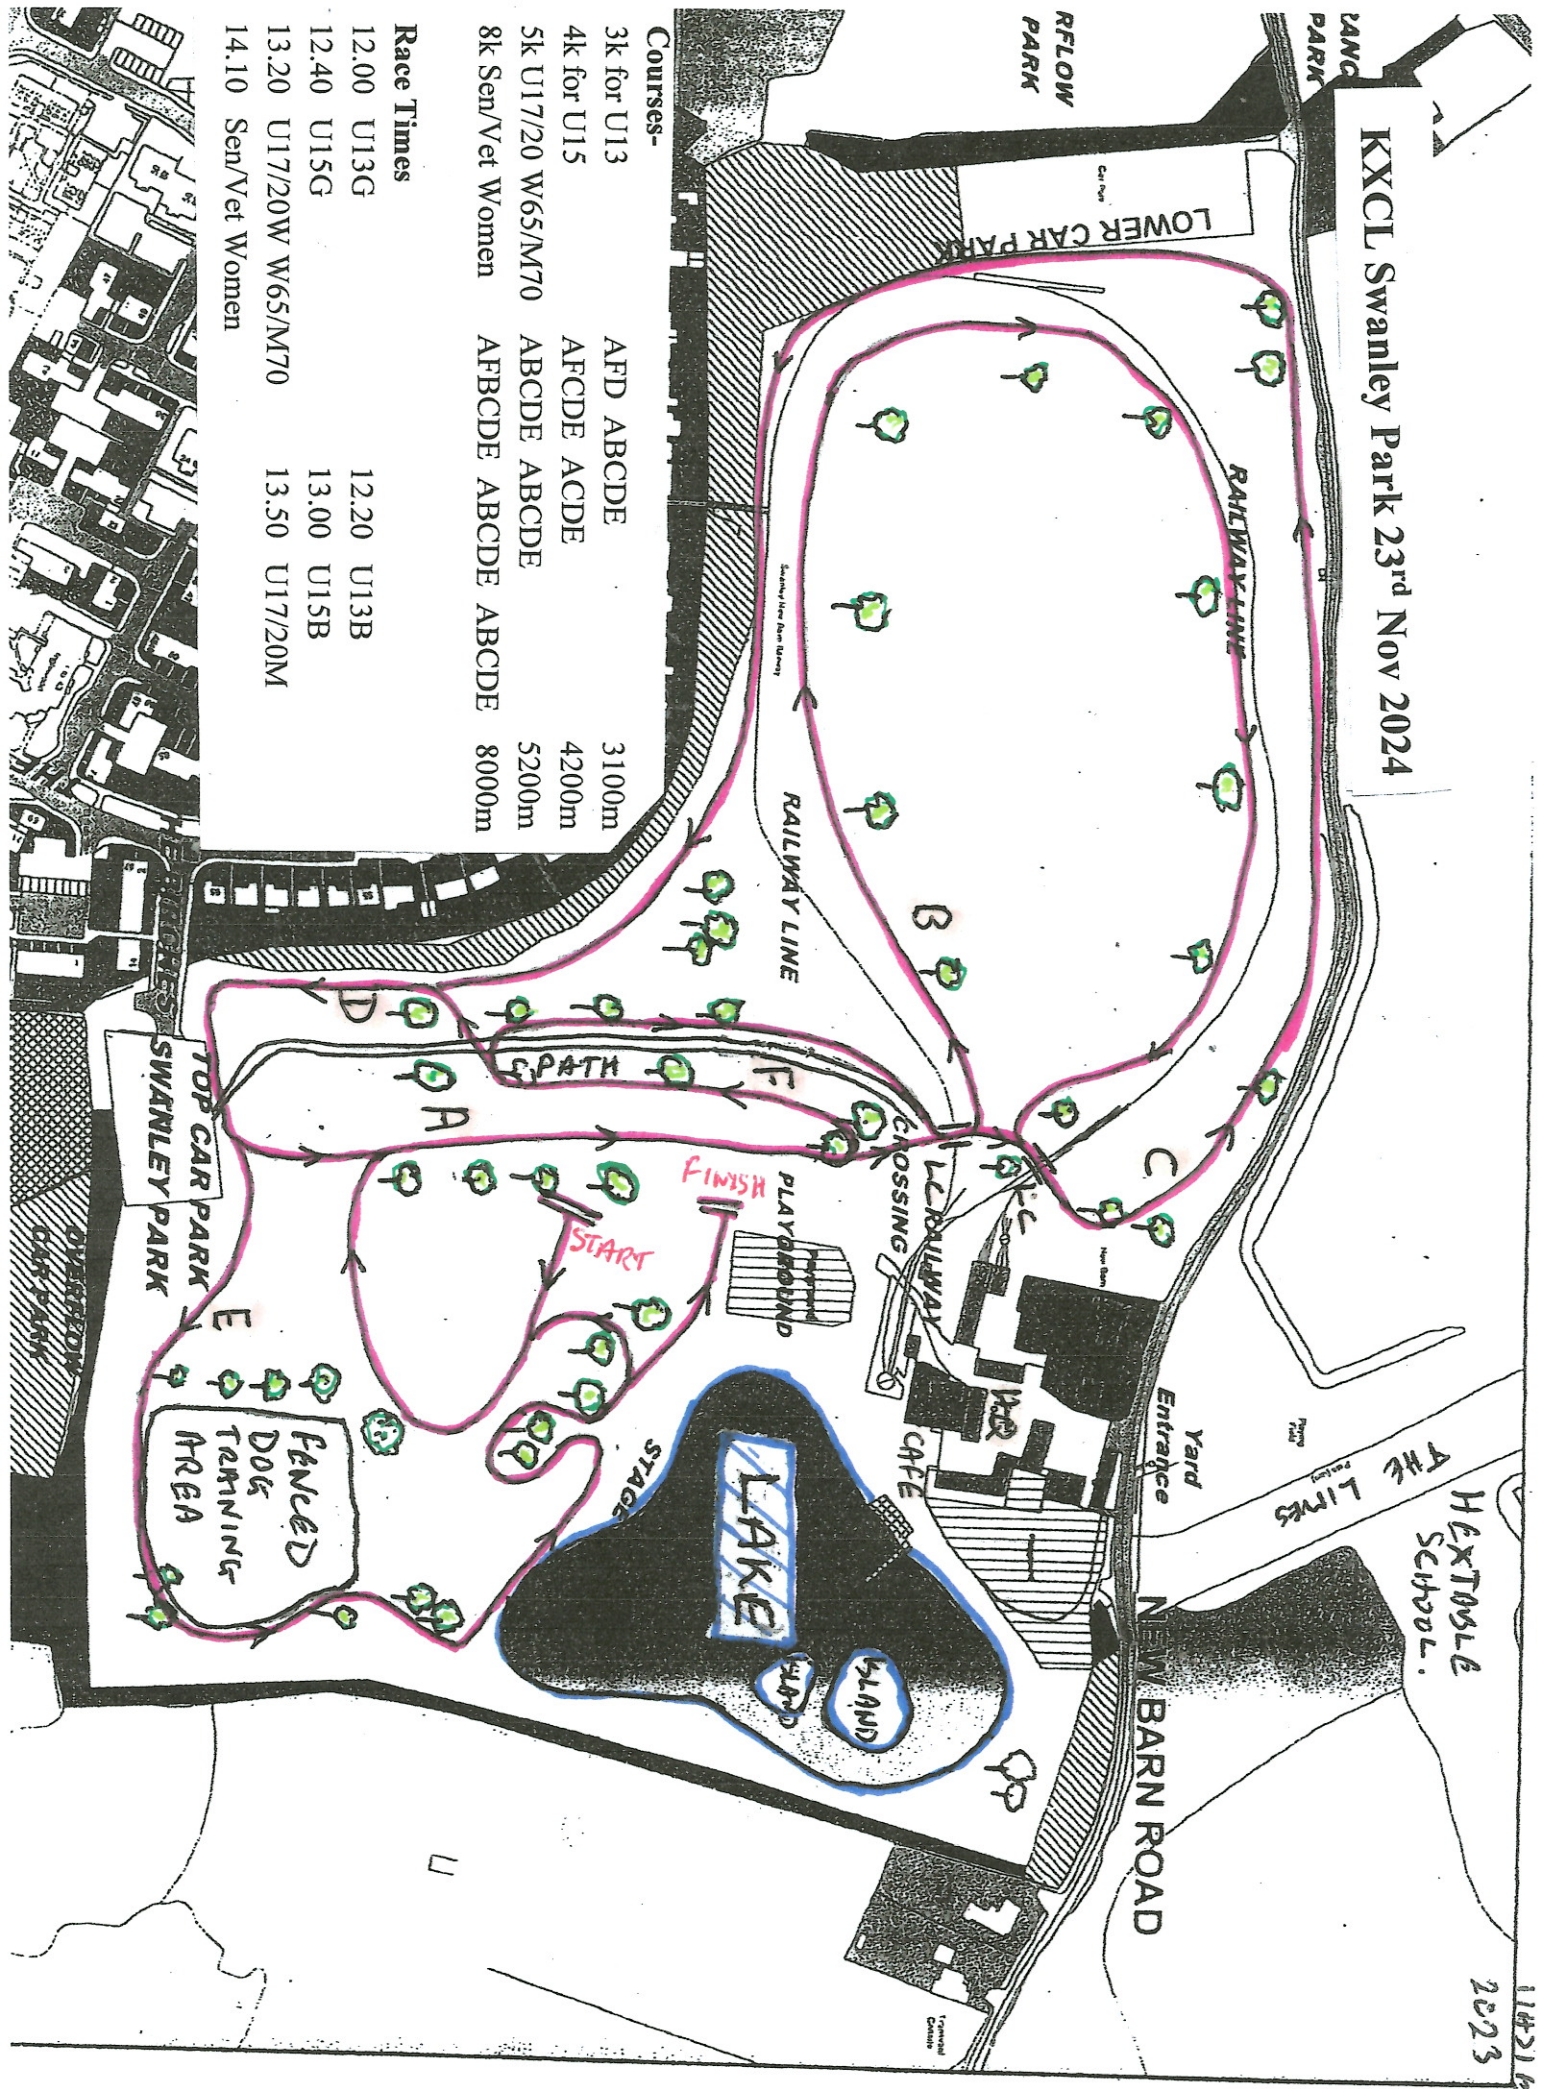

Kent League Cross Country – Swanley Park

Sat 23rd November 2024

B2173
SWANLEY
TOWN
CENTRE.

CMR PAVES
POSSIBLE OVERFLOW
NO OVERFLOW
X ?

B2258
SWANLEY
TOWN
CENTRE.

KXCL Swanley Park 23rd Nov 2024

Courses-

3k for U13	AFD ABCDE	3100m
4k for U15	AFCD E ACDE	4200m
5k U17/20 W65/M70	ABCDE ABCDE	5200m
8k Sen/Vet Women	AFBCDE ABCDE ABCDE	8000m

Race Times

12.00 U13G	12.20 U13B
12.40 U15G	13.00 U15B
13.20 U17/20W W65/M70	13.50 U17/20M
14.10 Sen/Vet Women	

14216K
2023