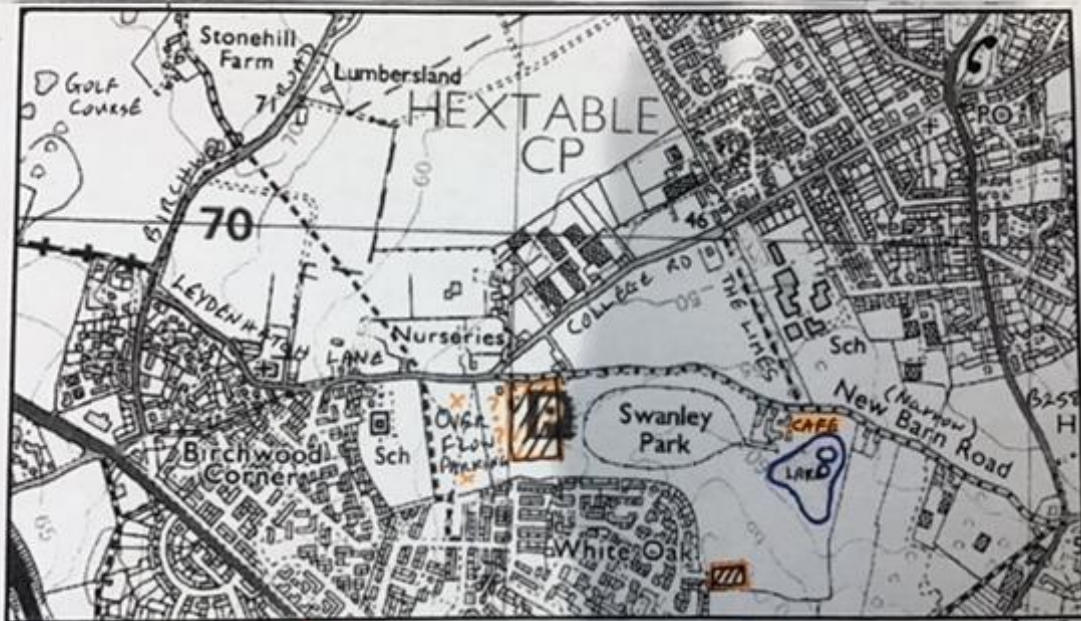

Kent League Cross Country – Swanley Park
Sat 25th November 2023

B2173
 SWANLEY TOWN CENTRE.

CAR PARKS 
 POSSIBLE OVERFLOW ?
 NO OVERFLOW X

B258
 SWANLEY TOWN CENTRE.

KXCL Swanley Park 25th Nov 2023

Courses-		
3k for U13	AFD ABCDE	3100m
4k for U15	AFCDE ACDE	4200m
5k U17/20 W65/M70	ABCDE ABCDE	5200m
8k Sen/Vet Women	AFCDE ABCDE ABCDE	8000m

Race Times		
12.00 U13G	12.20 U13B	
12.40 U15G	13.00 U15B	
13.20 U17/20W W65/M70	13.50 U17/20M	
14.10 Sen/Vet Women		