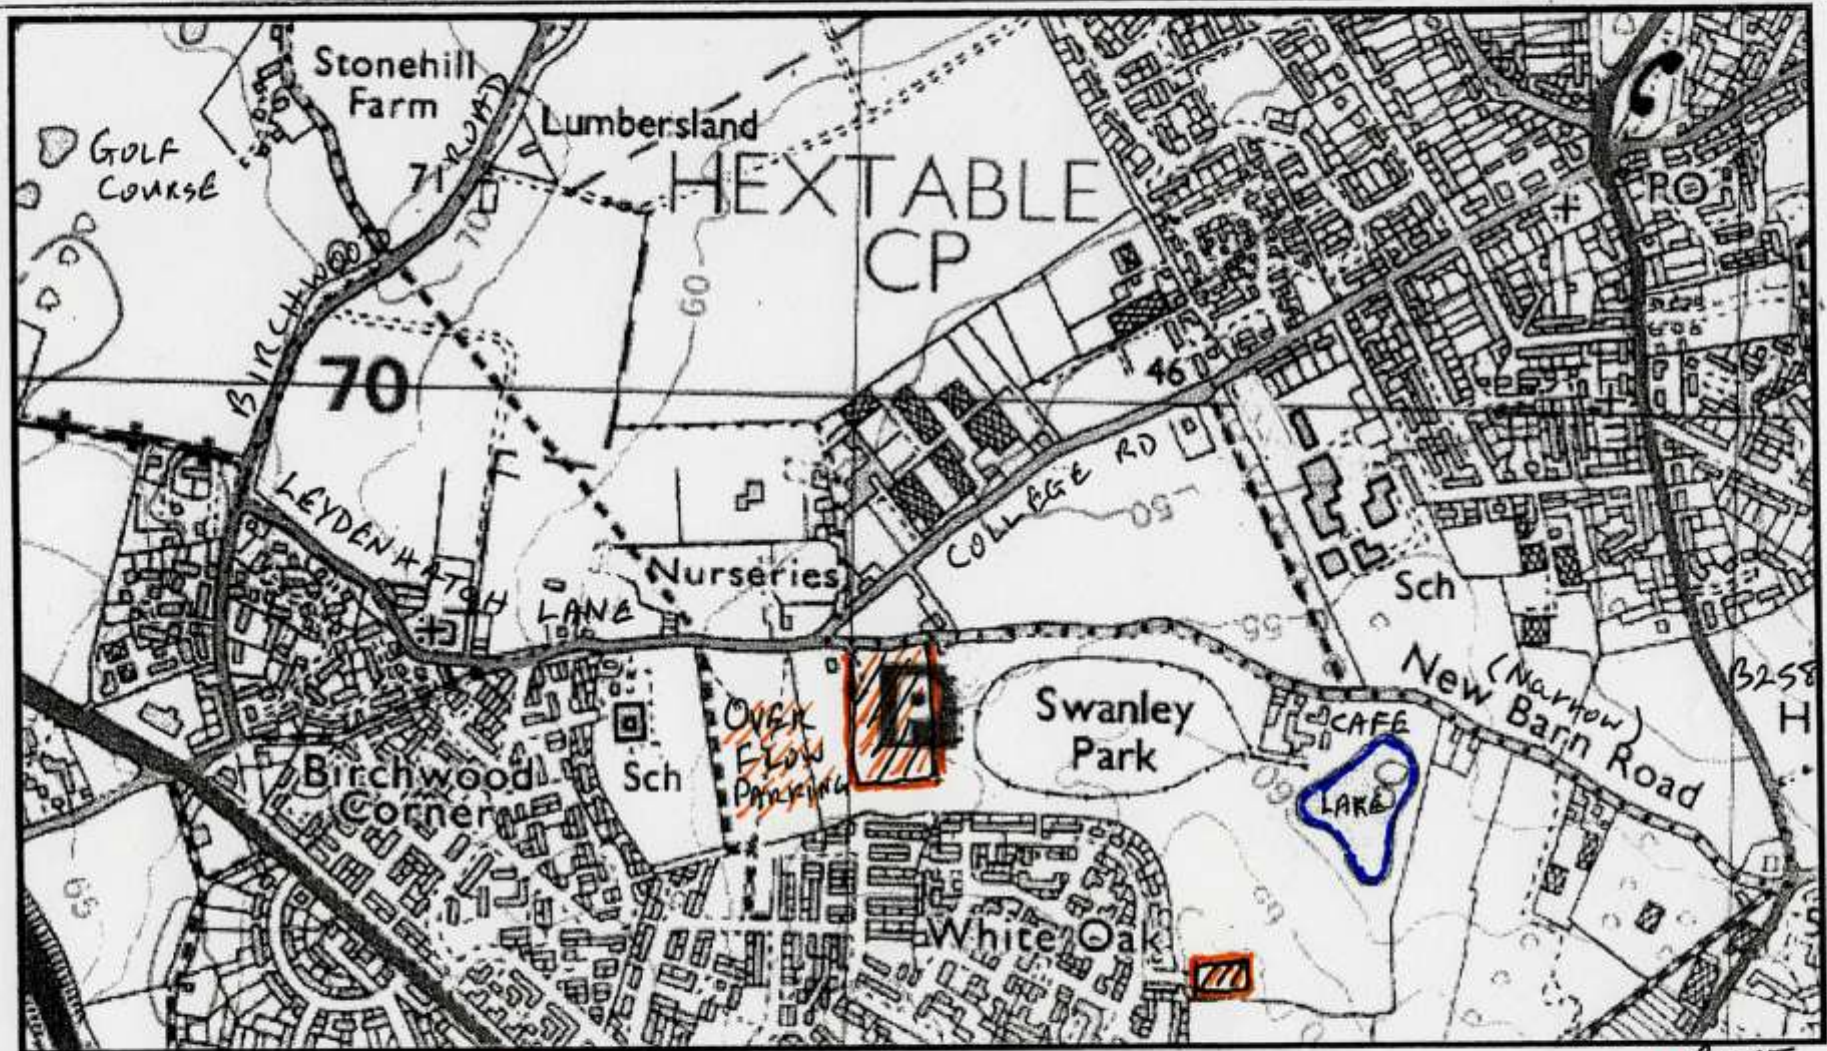

SWANLEY PARK

START

FINISH

ONLY 3k 1<sup>ST</sup> LOOP

TOP CAR PARK  
SWANLEY PARK

OVERFLOW CAR PARK

Kent League Cross Country – Swanley Park

Sat 16<sup>th</sup> October 2021