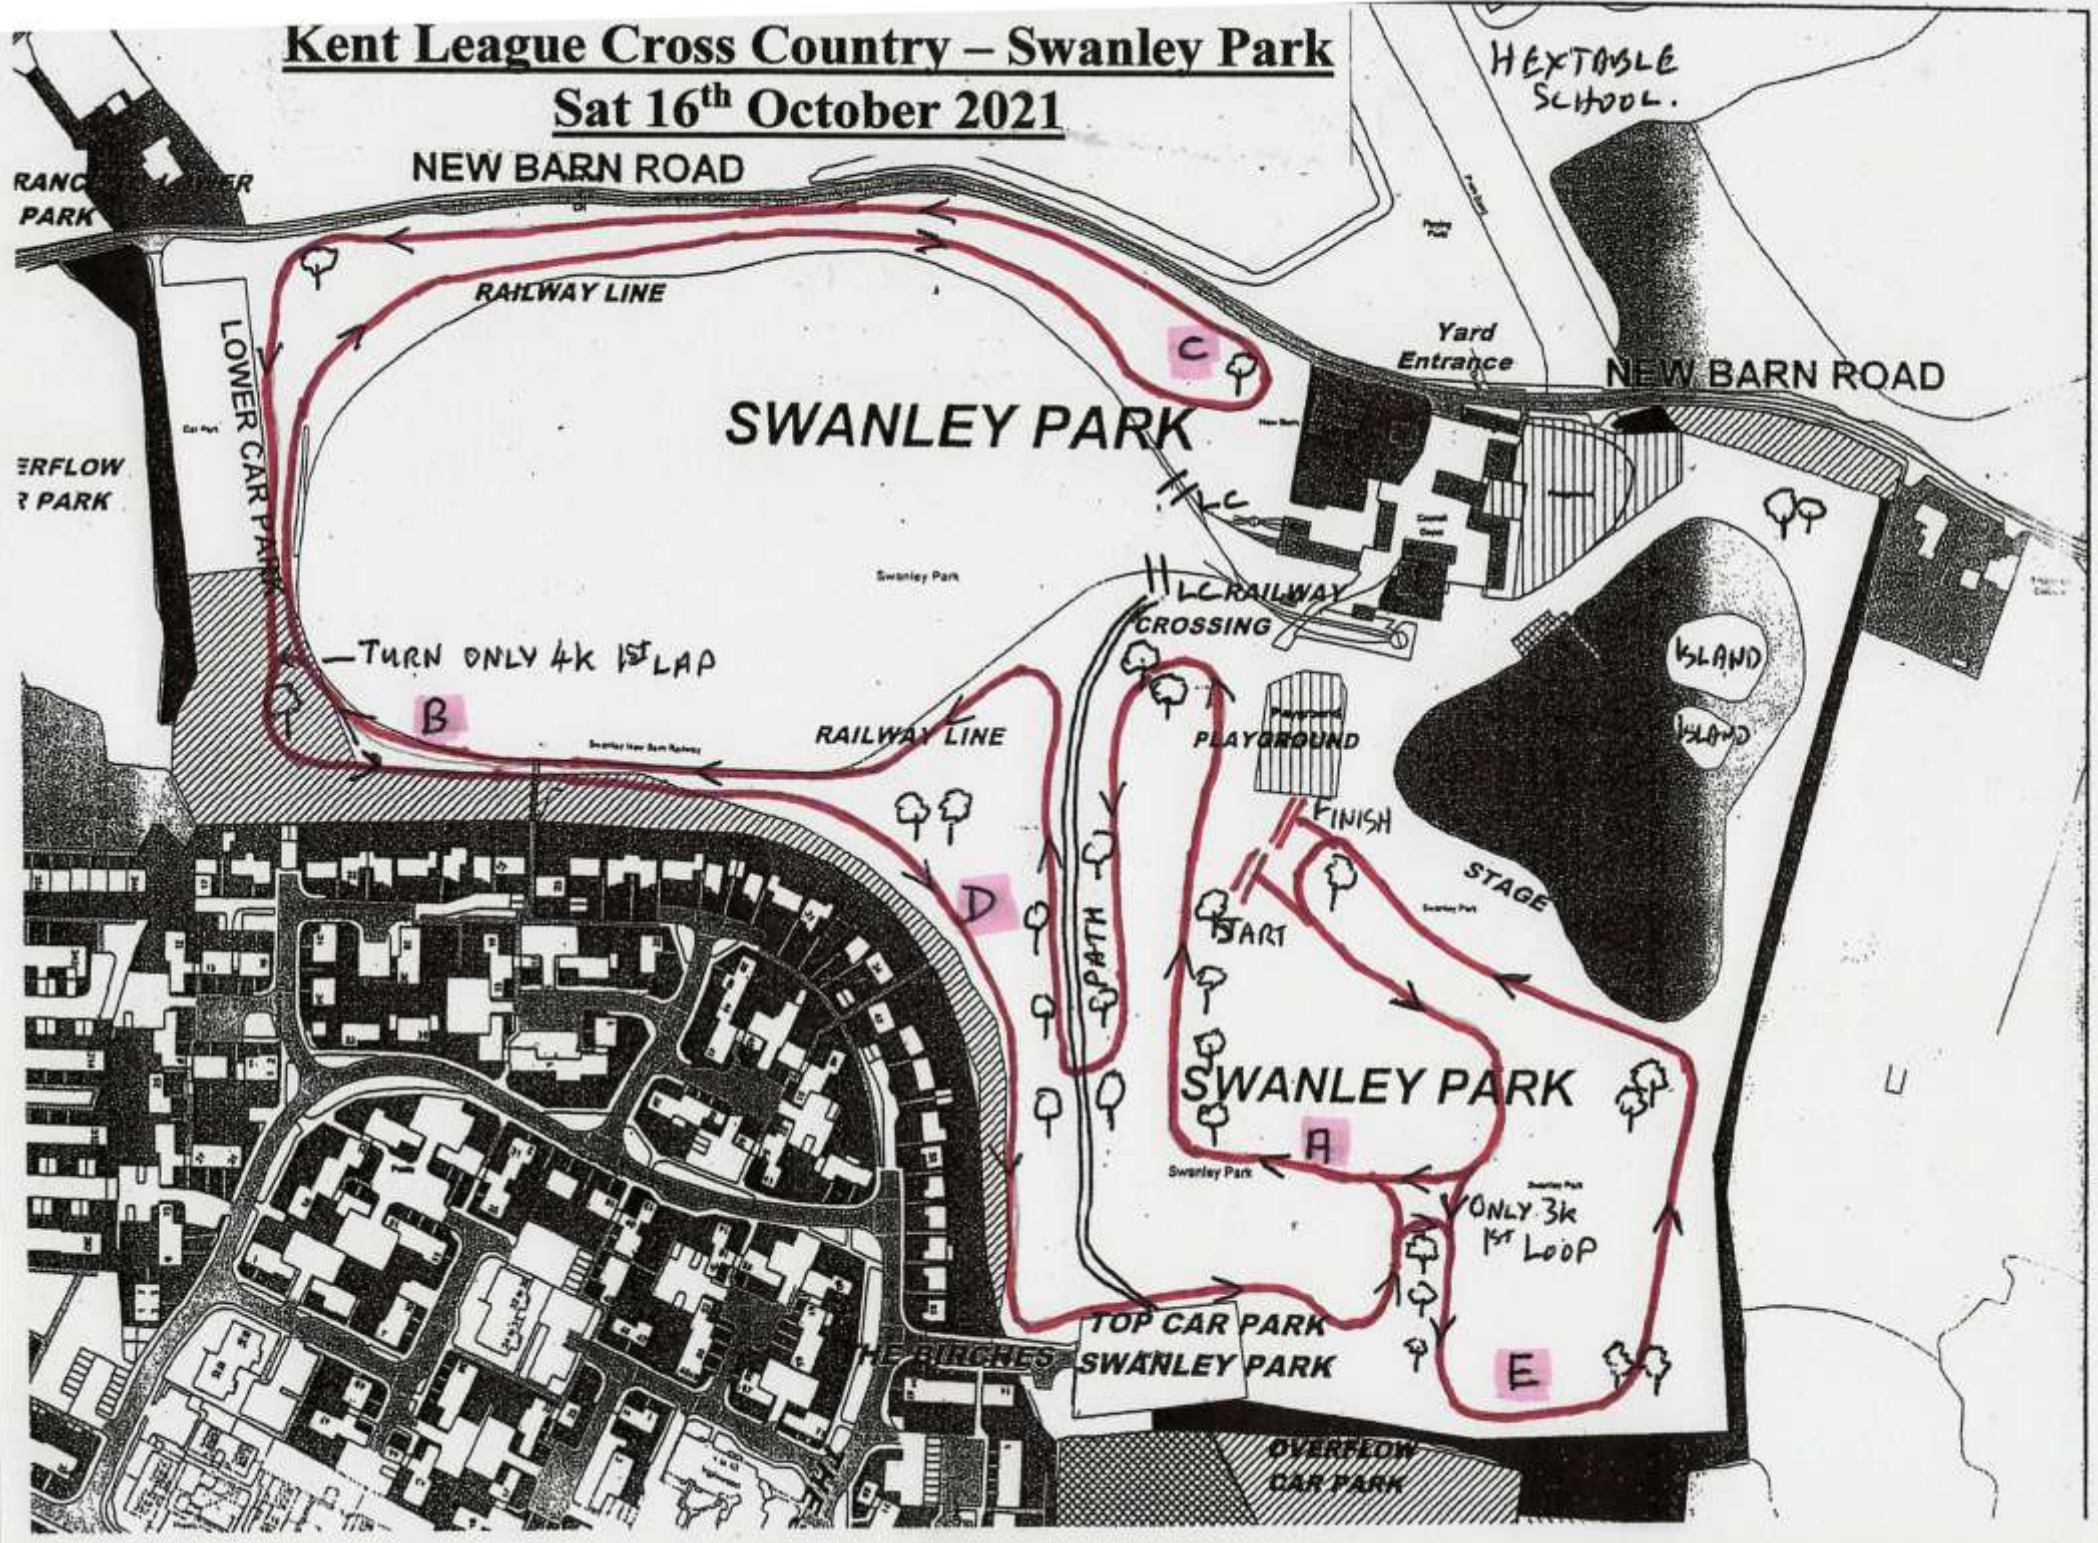

## Sat 16<sup>th</sup> October 2021

RANGE PARK

NEW BARN ROAD

HEXTABLE SCHOOL

RAILWAY LINE

Yard Entrance

NEW BARN ROAD

SWANLEY PARK

ERFLOW PARK

LOWER CAR PARK

—TURN ONLY 4K 1<sup>ST</sup> LAP

RAILWAY LINE

H/LC RAILWAY CROSSING

PLAYGROUND

STAGE

ISLAND

SWANLEY PARK

START

FINISH

ONLY 3k 1<sup>ST</sup> LOOP

TOP CAR PARK  
SWANLEY PARK

OVERFLOW CAR PARK

Kent League Cross Country – Swanley Park

Sat 16<sup>th</sup> October 2021

B2173  
SWANLEY  
TOWN  
CENTRE.

CAR PARKS 

B258  
SWANLEY  
TOWN  
CENTRE.