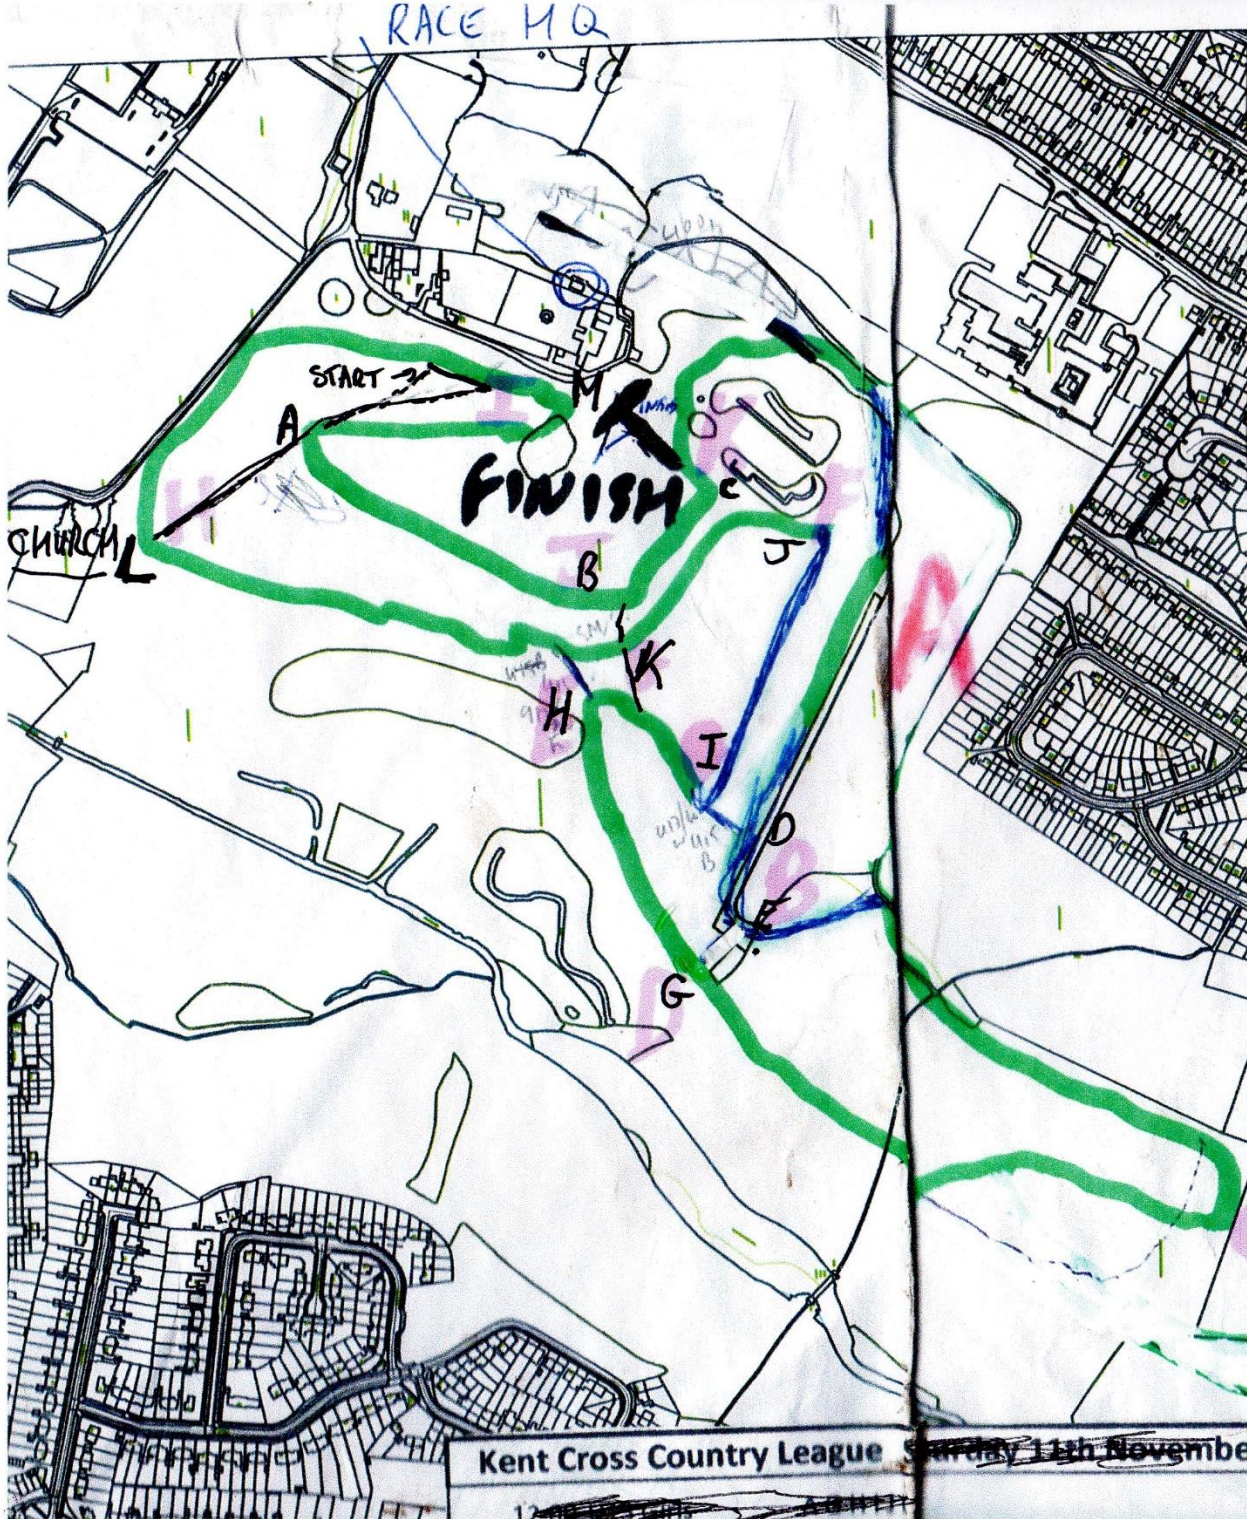

RACE HQ

### Kent Cross Country League 24<sup>th</sup> November

U13s 3km

12.00 Girls

ABCDEFGHIKBCDIJKBC

12.20 Boys

As above

U15s 4km

12.40 Girls

Senior Men 10km

ALMABC 2x(DFGHIJKLMABC)

Kent Cross Country League Saturday 11th November

2.6km